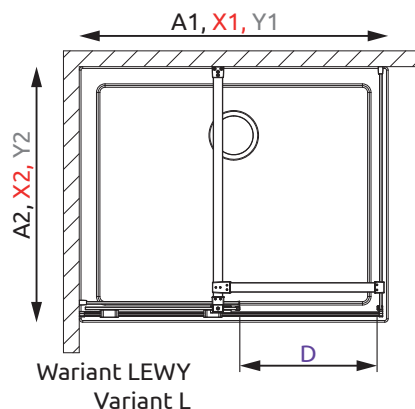

Wariant LEWY
Variant L

Wariant LEWY
Variant L